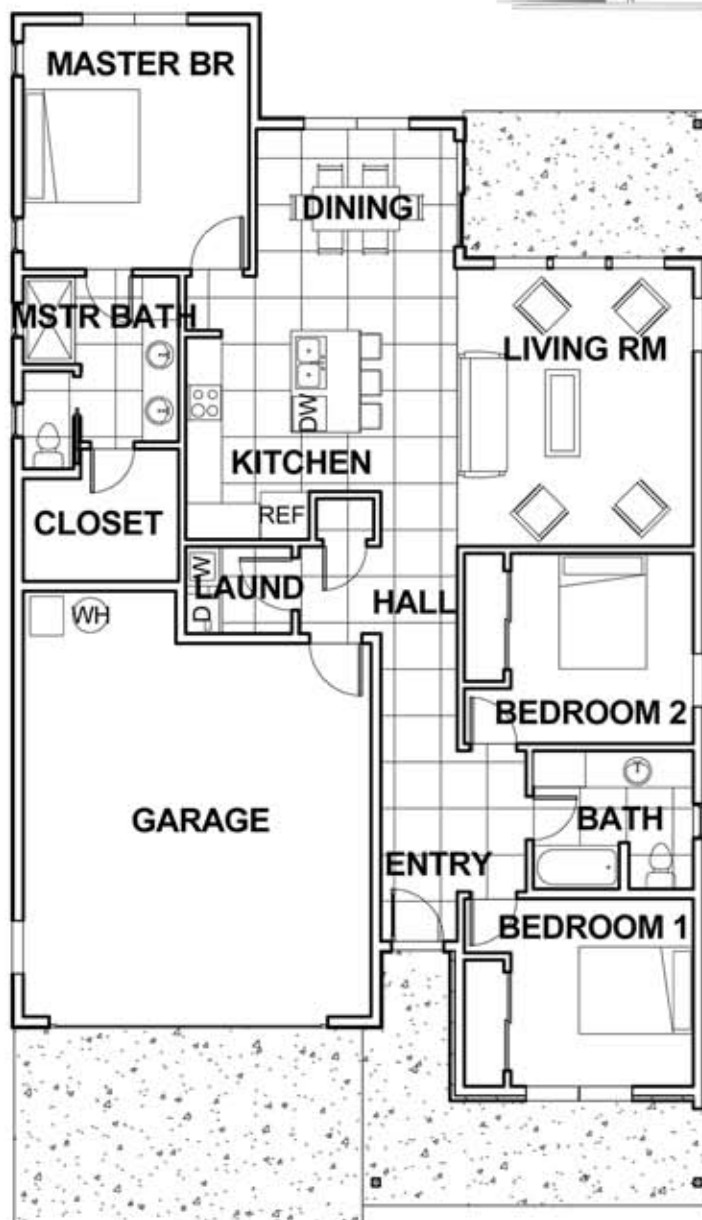

Harmony Neighborhood

1613 SF

Craftsman

Prairie

Colorado Contemporary

Due to our consistent efforts to improve our homes, Tierra Group LLC reserves the right to make changes without notice or obligation. Illustrations and specifications are believed correct at time of publication and are not intended to create any warranty or contract rights. All dimensions are approximate. Details shown may vary depending on the elevation and options chosen. Please consult our Sales department for details or for the method in which the square footage is calculated.